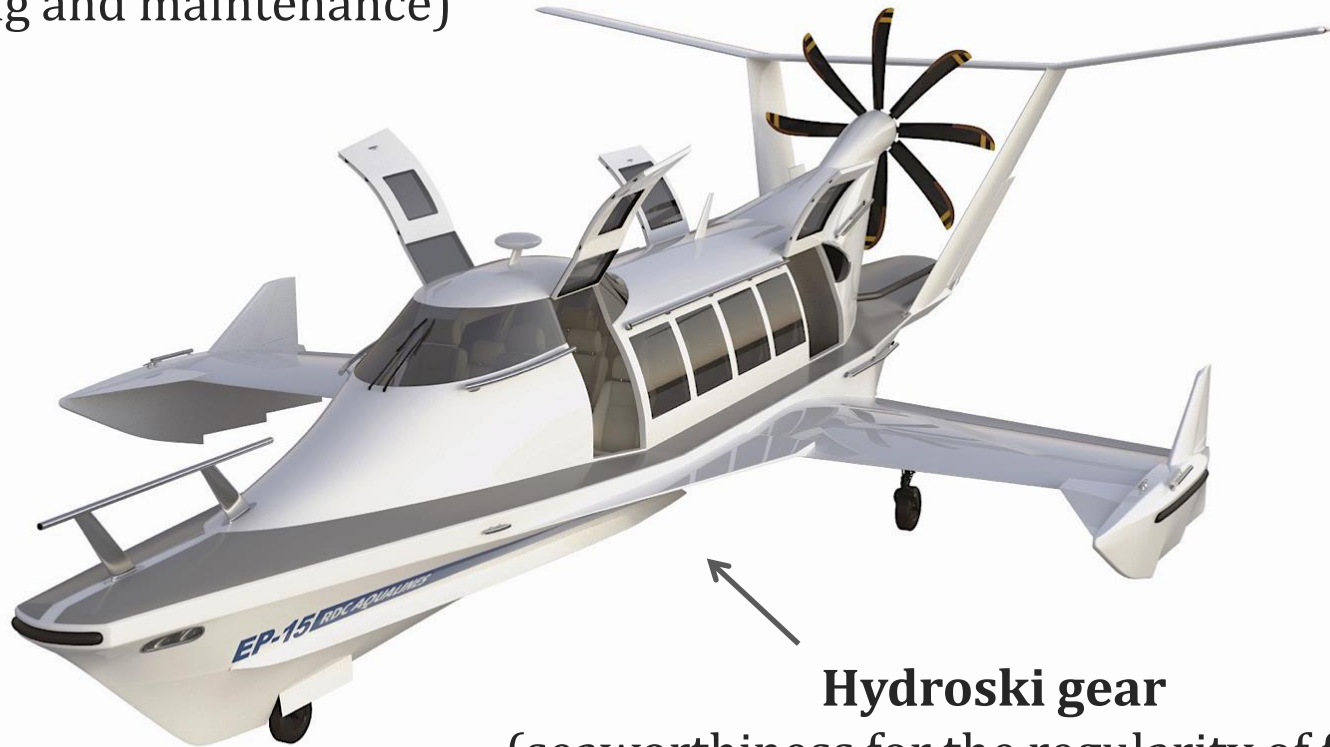

RDC AQUALINES
TESTING DEPARTMENT

Towing trials on the wavy water. Hydroski bouncing mode
Scale 1:7

EP-15 MULTIPURPOSE EKCRANOPLAN (WIG)

Undercarriages

(ease of loading and maintenance)

Hydroski gear

(seaworthiness for the regularity of flights)

RETRACTABLE HYDROFOIL VESSEL A-902

Retractable hydrofoil

Speed

Fuel efficiency

Operational flexibility

Cruising speed	90 kmh
Displacement	15 tons
Capacity	25 persons

RETRACTABLE HYDROFOIL VESSEL A-902

Passenger transport
Search & rescue operations
Patrol operations